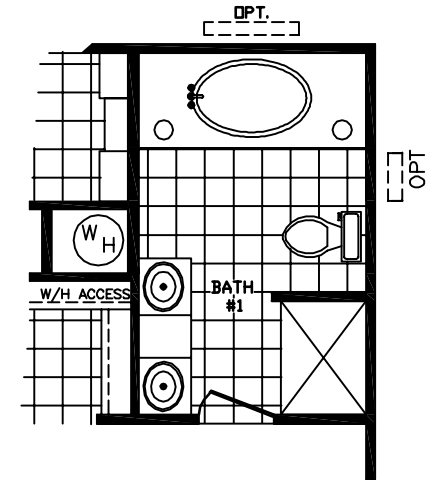

# Mojave Series Model 2844-1

3 Bedrooms 2 Baths 1170 Square Feet

OPT. GLAMOUR BATH