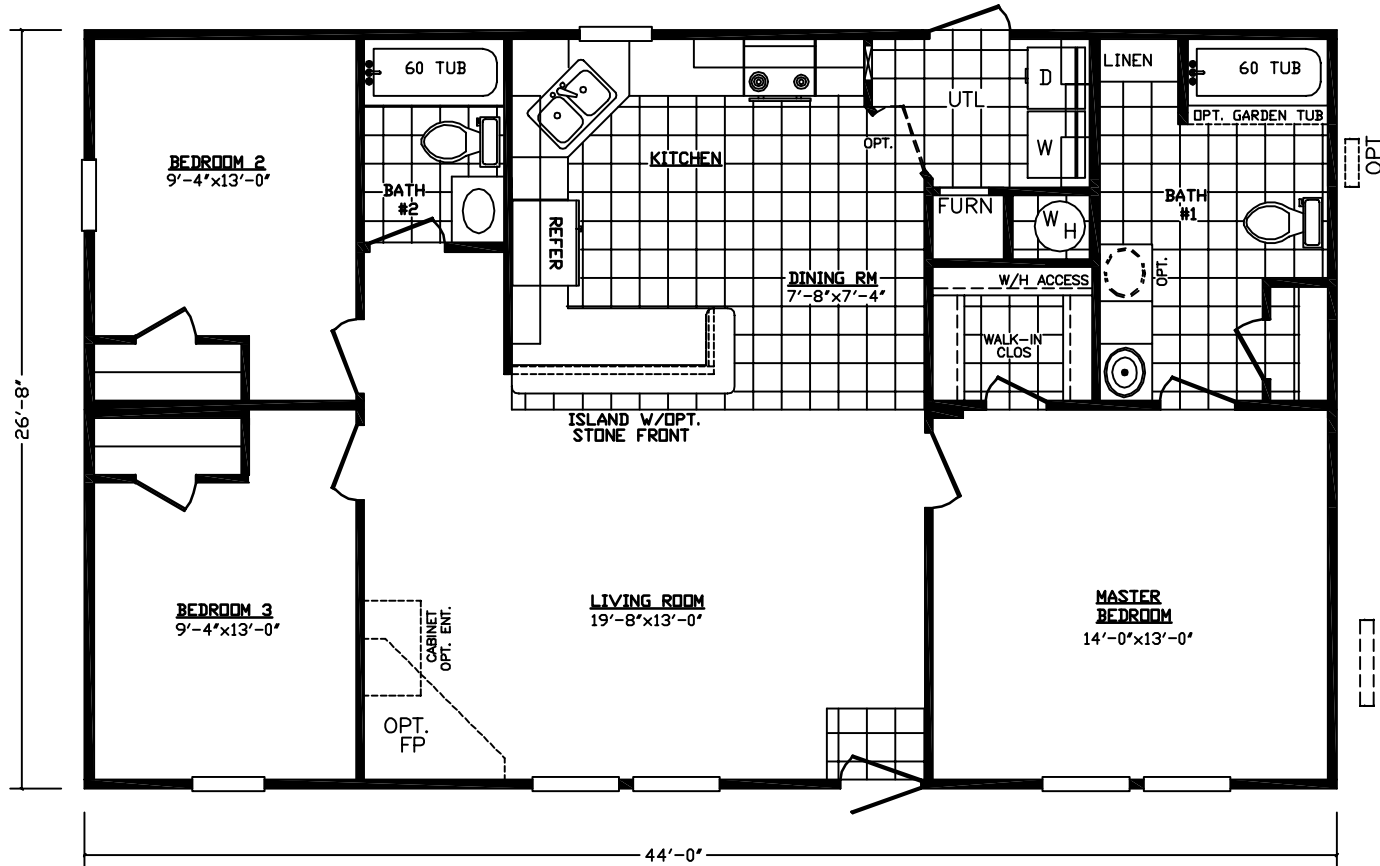

# Mojave Series Model 2844-1

3 Bedrooms 2 Baths 1170 Square Feet

OPT. GLAMOUR BATH