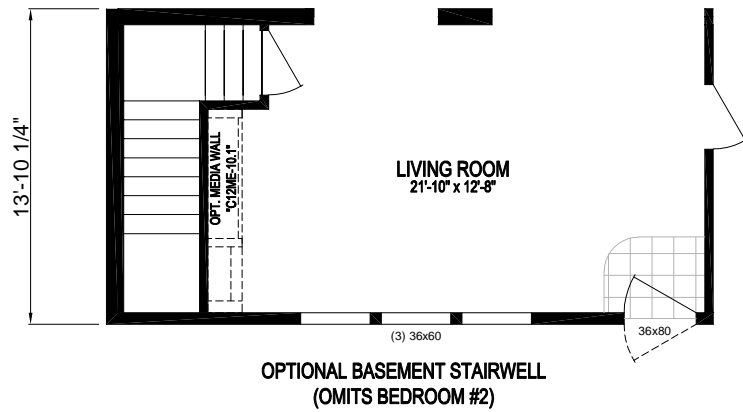

Marlette Collection
Model 4028-400
1080 Square Feet - 3 Bed / 2 Bath

TITLE: 17-4028-400		CMH MANUFACTURING WEST	
DRAWN BY: BRYAN P		DATE: 10/28/16	
SERIES: Marlette		LAST REVISED: 10/28/16	
SCALE: 3/16"=1"		CALC REF: XXXXXXXXXXXX	
11/4/2014 8:34 PM		L:\07 - Literature\2017 Literature Files\Marlette (Ella)\17-4028-400.dwg	
		SHEET: 17-4028-400	

Floor Plan Options

Marlette Collection
Model 4028-400
1080 Square Feet - 3 Bed / 2 Bath

TITLE: 17-4028-400		CMH MANUFACTURING WEST Crest - Plant 001	
DRAWN BY: BRYAN P	DATE: 10/28/16	437 N. Main Street, Marlette, MI 49750 PH: 874.663.7990 FAX: 874.663.7990	
SERIES: Marlette	LAST REVISED: 10/28/16	SHEET: 17-4028-400	
SCALE: 3/16"=1"	CALC REF: XXXXXXXXXXX		
11/4/2014 8:34 PM	L:\07 - Literature\2017 Literature Files\Marlette (Ella)\17-4028-400.dwg		