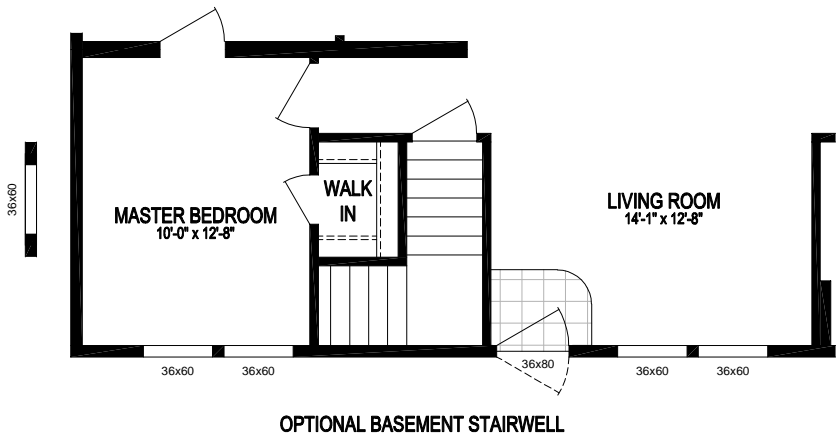

Marlette Collection
Model 4828-524
1296 Square Feet - 3 Bed / 2 Bath

| | | | |
|---------------------------|--|--|---|
| TITLE: 17-4828-524 | | CMH MANUFACTURING WEST | |
| DRAWN BY: BRYAN P | | Date: 10/28/16 | |
| SERIES: Marlette | | LAST REVISED: 10/28/16 | |
| SCALE: 3/16"=1" | | CALC REF: XXXXXXXXXXXX | |
| 11/4/2014 8:34 PM | | L:\07 - Literature\2017 Literature Files\Marlette (Ella)\17-4828-524.dwg | |
| SHEET: 17-4828-524 | | | <small> CMH MANUFACTURING WEST 437 N. Main Street, Middletown, NJ 08842 PH: 973.662.7900 FAX: 973.662.7999 </small> |

OPTIONAL BASEMENT STAIRWELL

Floor Plan Options

Marlette Collection
Model 4828-524
1296 Square Feet - 3 Bed / 2 Bath

| | | | |
|---------------------------|--|--|--|
| TITLE: 17-4828-524 | | CMH MANUFACTURING WEST | |
| DRAWN BY: BRYAN P | DATE: 10/28/16 | <small> Cost - Plant 001 437 N. Main Street, Marquette, MI 49850 PH: 874.663.7900 FAX: 874.663.7900 </small> | |
| SERIES: Marlette | LAST REVISED: 10/28/16 | SHEET: 17-4828-524 | |
| SCALE: 3/16"=1" | CALC REF: XXXXXXXXXXXX | | |
| 11/4/2014 8:34 PM | L:\07 - Literature\2017 Literature Files\Marlette (Ella)\17-4828-524.dwg | | |