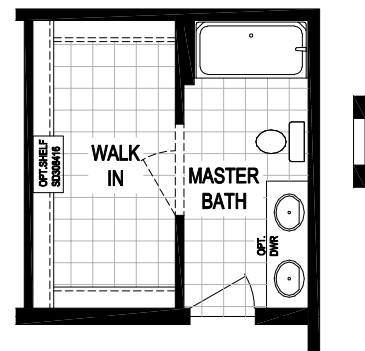

OPTIONAL BASEMENT STAIRWELL

OPTIONAL DELUXE BATH

OPTIONAL TRADITIONAL BATH

Floor Plan Options

Marlette Collection
Model 5228-525
1404 Square Feet - 3 Bed / 2 Bath

| | | | |
|---------------------------|--|---|--|
| TITLE: 17-5228-525 | | CMH MANUFACTURING WEST <small>Cont. - Plant 01 437 N. Main Street, Marlette, MI 49750 PH: 874.665.7900 FAX: 874.668.7900</small> | |
| DRAWN BY: BRYAN P | DATE: 10/28/16 | SHEET: 17-5228-525 | |
| SERIES: Marlette | LAST REVISED: 10/27/16 | | |
| SCALE: 3/16"=1" | CALC REF: XXXXXXXXXXXX | | |
| 11/4/2014 8:34 PM | L:\07 - Literature\2017 Literature Files\Marlette (Ella)\17-5228-525.dwg | | |