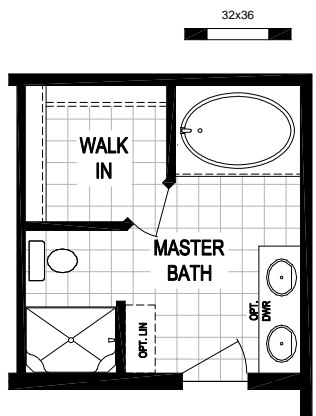

OPTIONAL BASEMENT STAIRWELL

OPTIONAL DELUXE BATH

OPTIONAL TRADITIONAL BATH

Floor Plan Options

Marlette Collection
Model 5228-525
1404 Square Feet - 3 Bed / 2 Bath

| | | | |
|---------------------------|--|---|--|
| TITLE: 17-5228-525 | | CMH MANUFACTURING WEST <small>Cont. - Plant 01 437 N. Main Street, Marlette, MI 49750 PH: 874.665.7900 FAX: 874.668.7900</small> | |
| DRAWN BY: BRYAN P | DATE: 10/28/16 | SHEET: 17-5228-525 | |
| SERIES: Marlette | LAST REVISED: 10/27/16 | | |
| SCALE: 3/16"=1" | CALC REF: XXXXXXXXXXXX | | |
| 11/4/2014 8:34 PM | L:\07 - Literature\2017 Literature Files\Marlette (Ella)\17-5228-525.dwg | | |