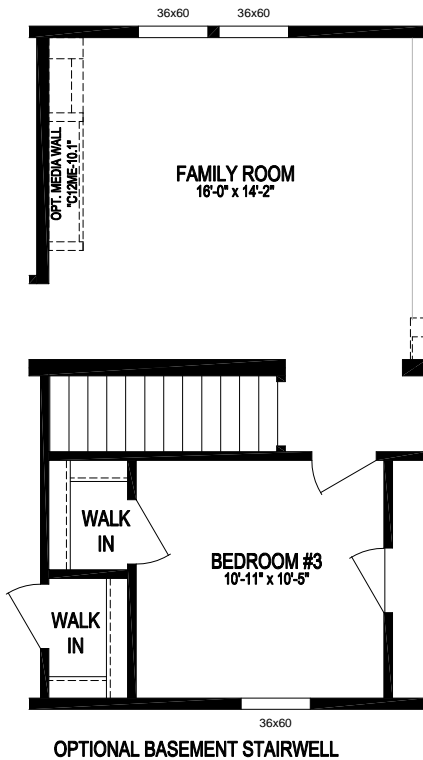

Marlette Collection
Model 7630-517
2280 Square Feet - 4 Bed / 3 Bath

TITLE: 17-7630-517		CMH MANUFACTURING WEST	
DRAWN BY: BRYAN P	DATE: 10/27/16	<small> 437 N. Main Street, Independence, MO 64643 PH: 816.465.7900 FAX: 816.465.7900 </small>	
SERIES: Marlette	LAST REVISED: 10/27/16	SHEET: 17-7630-517	
SCALE: 3/16"=1"	CALC REF: XXXXXXXXXXXX		
12/15/2014 3:09 PM		L:\07 - Literature\2017 Literature Files\Marlette (Ella)\17-7630-517.dwg	

Floor Plan Options

Marlette Collection
Model 7630-517
2280 Square Feet - 4 Bed / 3 Bath

TITLE: 17-7630-517		CMH MANUFACTURING WEST	
DRAWN BY: BRYAN P	DATE: 10/27/16	Cost - Plant 01	
SERIES: Marlette	LAST REVISED: 10/27/16	437 N. Main Street, Mount Pleasant, MI 48858	
SCALE: 3/16"=1"	CALC REF: XXXXXXXXXXXX	PH: 974.665.7990 FAX: 974.665.7999	
12/15/2014 3:09 PM L:\07 - Literature\2017 Literature Files\Marlette (Ella)\17-7630-517.dwg		SHEET: 17-7630-517	