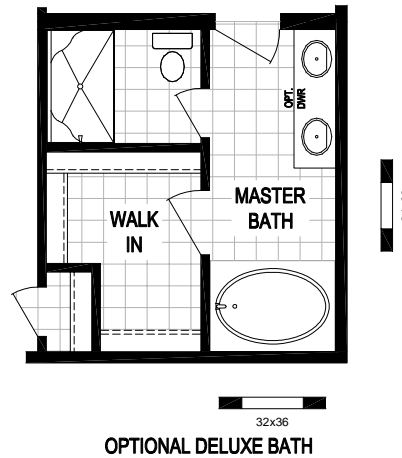

Marlette Collection
Model 7630-517
2280 Square Feet - 4 Bed / 3 Bath

TITLE: 17-7630-517		CMH MANUFACTURING WEST	
DRAWN BY: BRYAN P	DATE: 10/27/16	<small> 437 N. Main Street, Independence, MO 64643 PH: 816.465.7900 FAX: 816.465.7900 </small>	
SERIES: Marlette	LAST REVISED: 10/27/16	SHEET: 17-7630-517	
SCALE: 3/16"=1"	CALC REF: XXXXXXXXXXXX		
12/15/2014 3:09 PM		L:\07 - Literature\2017 Literature Files\Marlette (Ella)\17-7630-517.dwg	

Floor Plan Options

Marlette Collection
Model 7630-517
2280 Square Feet - 4 Bed / 3 Bath

TITLE: 17-7630-517		CMH MANUFACTURING WEST	
DRAWN BY: BRYAN P	DATE: 10/27/16	Cost - Plant 01	
SERIES: Marlette	LAST REVISED: 10/27/16	437 N. Main Street, Mount Pleasant, MI 48858	
SCALE: 3/16"=1"	CALC REF: XXXXXXXXXXXX	PH: 974.665.7990 FAX: 974.665.7999	
12/15/2014 3:09 PM L:\07 - Literature\2017 Literature Files\Marlette (Ella)\17-7630-517.dwg		SHEET: 17-7630-517	