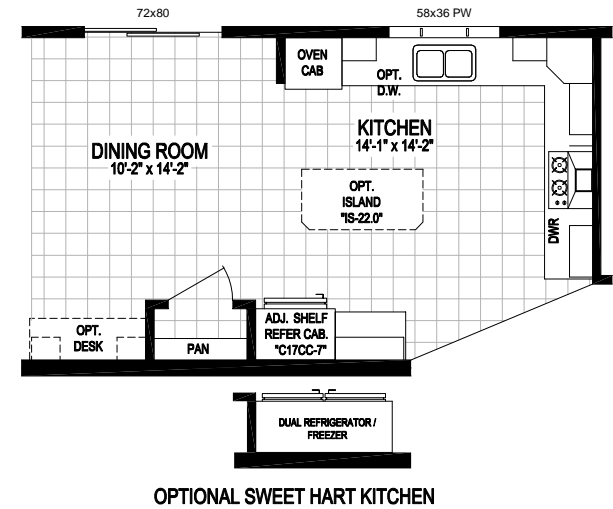

Marlette Collection
Model 7630-517
2280 Square Feet - 4 Bed / 3 Bath

TITLE: 17-7630-517		CMH MANUFACTURING WEST	
DRAWN BY: BRYAN P	DATE: 10/27/16	<small> 437 N. Main Street, Independence, MO 64643 PH: 816.465.7900 FAX: 816.465.7900 </small>	
SERIES: Marlette	LAST REVISED: 10/27/16	SHEET: 17-7630-517	
SCALE: 3/16"=1"	CALC REF: XXXXXXXXXXXX		
12/15/2014 3:09 PM		L:\07 - Literature\2017 Literature Files\Marlette (Ella)\17-7630-517.dwg	

Floor Plan Options

Marlette Collection
Model 7630-517
2280 Square Feet - 4 Bed / 3 Bath

TITLE: 17-7630-517		CMH MANUFACTURING WEST	
DRAWN BY: BRYAN P	DATE: 10/27/16	Cost - Plant 01	
SERIES: Marlette	LAST REVISED: 10/27/16	437 N. Main Street, Mount Pleasant, MI 48858	
SCALE: 3/16"=1"	CALC REF: XXXXXXXXXXXX	PH: 974.665.7990 FAX: 974.665.7999	
12/15/2014 3:09 PM L:\07 - Literature\2017 Literature Files\Marlette (Ella)\17-7630-517.dwg		SHEET: 17-7630-517	